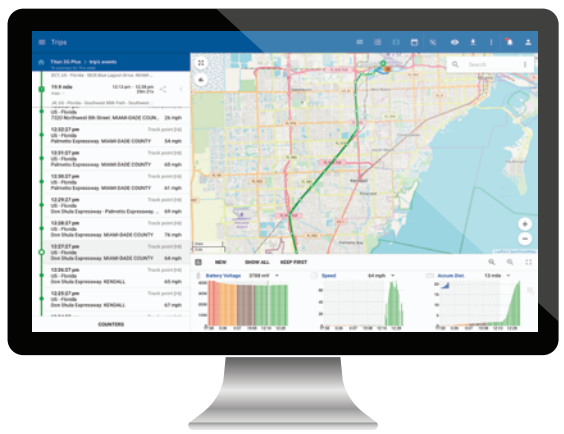

LED INDICATION

LED	EVENT	STATE
	Power on and normal	Dark
	Fully charged	Solid
	Charging	Slow Flash
	Power key was pressed & prepare to power off	Solid
	Power key was pressed and prepare to power on	Solid
	Network has been registered	Slow Flash
	Power off	Dark
	Power key was pressed & prepare to power on	Solid
	GPS signal valid	Fast flash
	GPS turned off, GPS signal invalid	Dark
	Power key was pressed & prepare to power on	Solid

ONLY AVAILABLE ON
Pegasus
Gateway