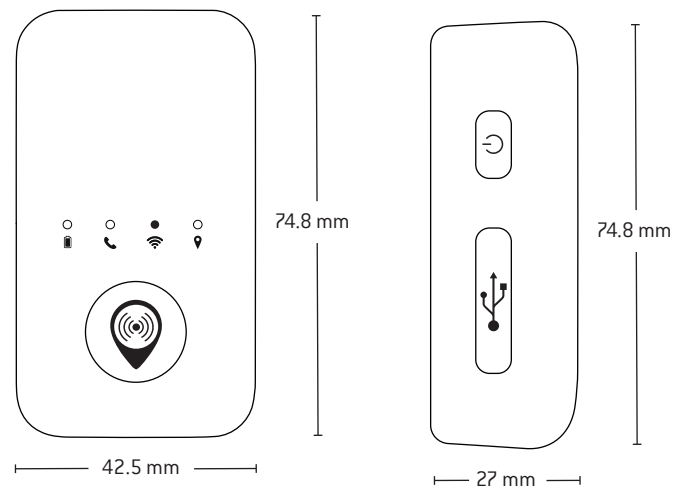

PHYSICAL

Dimensions 74.8 x 42.5 x 27 (mm)
 SIM 4FF
 Weight 104g

LOCATION TECHNOLOGY

GNSS GPS & GLONASS
 Location Accuracy 2.5 meter CEP (with SBAS)
 TIFF (Open Sky)
 Cold Start 29s average
 Hot Start 1s average